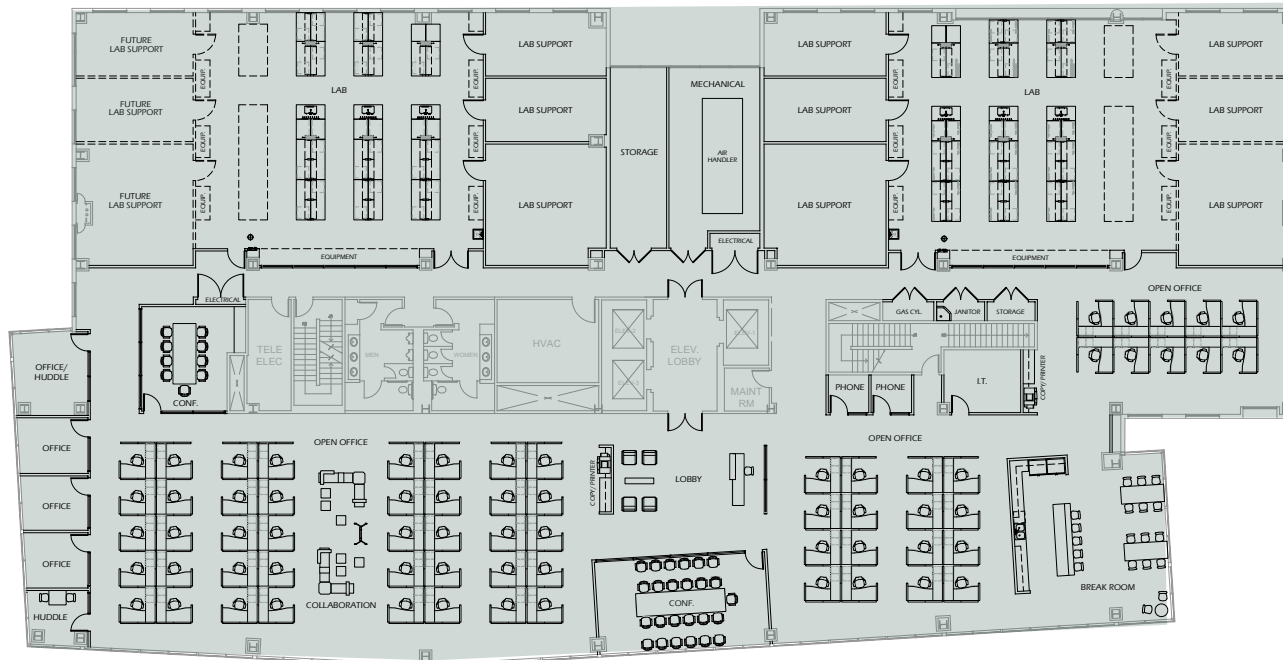

EAST TOWER

9276 SCRANTON ROAD | SUITE 200 FLOOR PLAN

KEY PLAN

- FULL FLOOR AVAILABLE
- SINGLE TENANT CONCEPT

2ND
FLOOR

200
SUITE

25,466
SQ FT

■ AVAILABLE SPACE