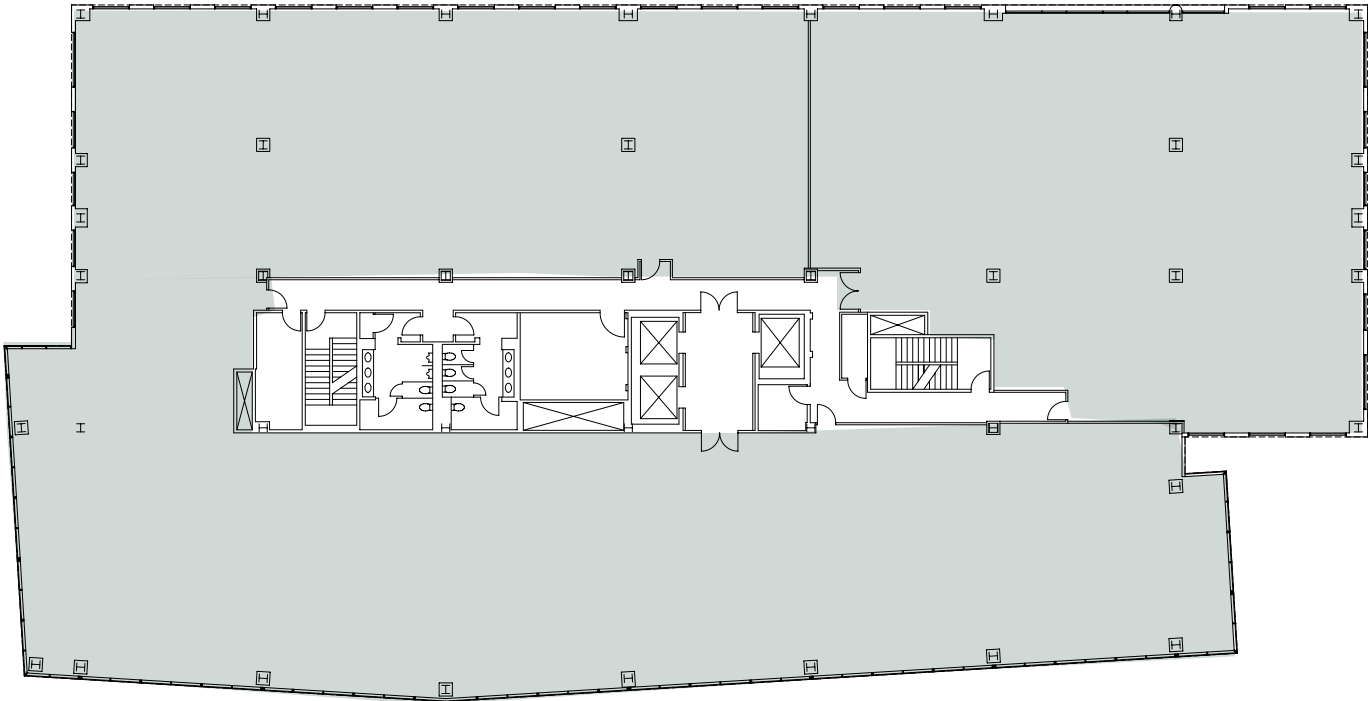

# WEST TOWER

9276 SCRANTON ROAD | SUITE 500 FLOOR PLAN

KEY PLAN

- AVAILABLE FOR LAB CONVERSION

5<sup>TH</sup>  
FLOOR

500  
SUITE

26,129  
SQ FT

■ AVAILABLE SPACE