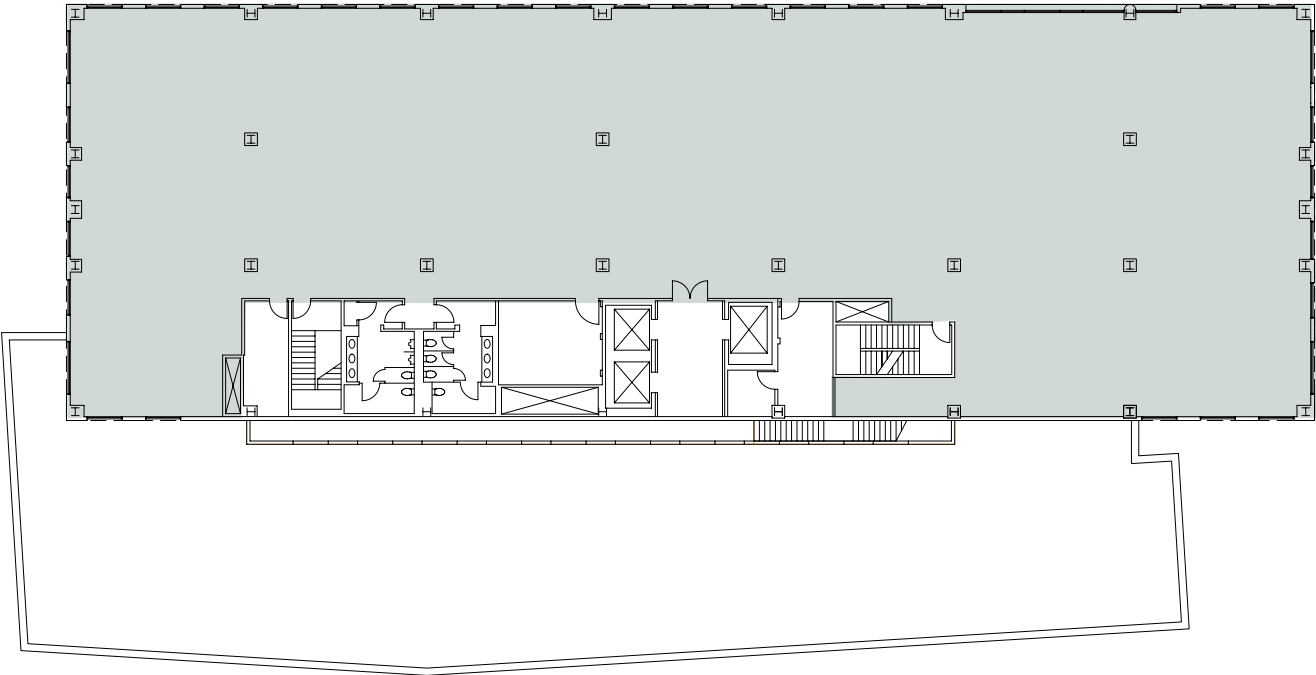

# WEST TOWER

9276 SCRANTON ROAD | SUITE 600 FLOOR PLAN

KEY PLAN  
KEY PLAN

- AVAILABLE FOR LAB CONVERSION

6<sup>TH</sup>  
FLOOR

600  
SUITE

15,946  
SQ FT

■ AVAILABLE SPACE