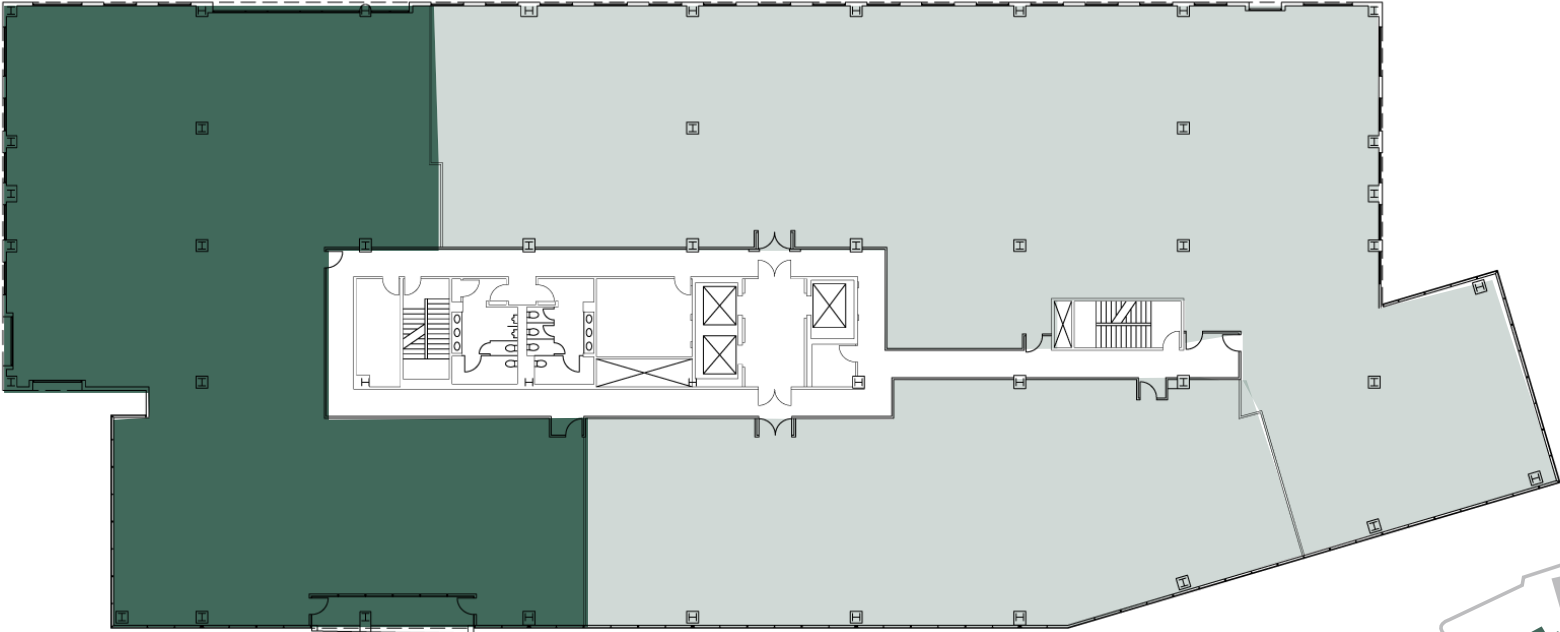

WEST TOWER

9330 SCRANTON ROAD | SUITE 300 FLOOR PLAN

KEY PLAN

- AVAILABLE FOR LAB CONVERSION

3RD
FLOOR

300
SUITE

20,989
SQ FT

■ AVAILABLE SPACE