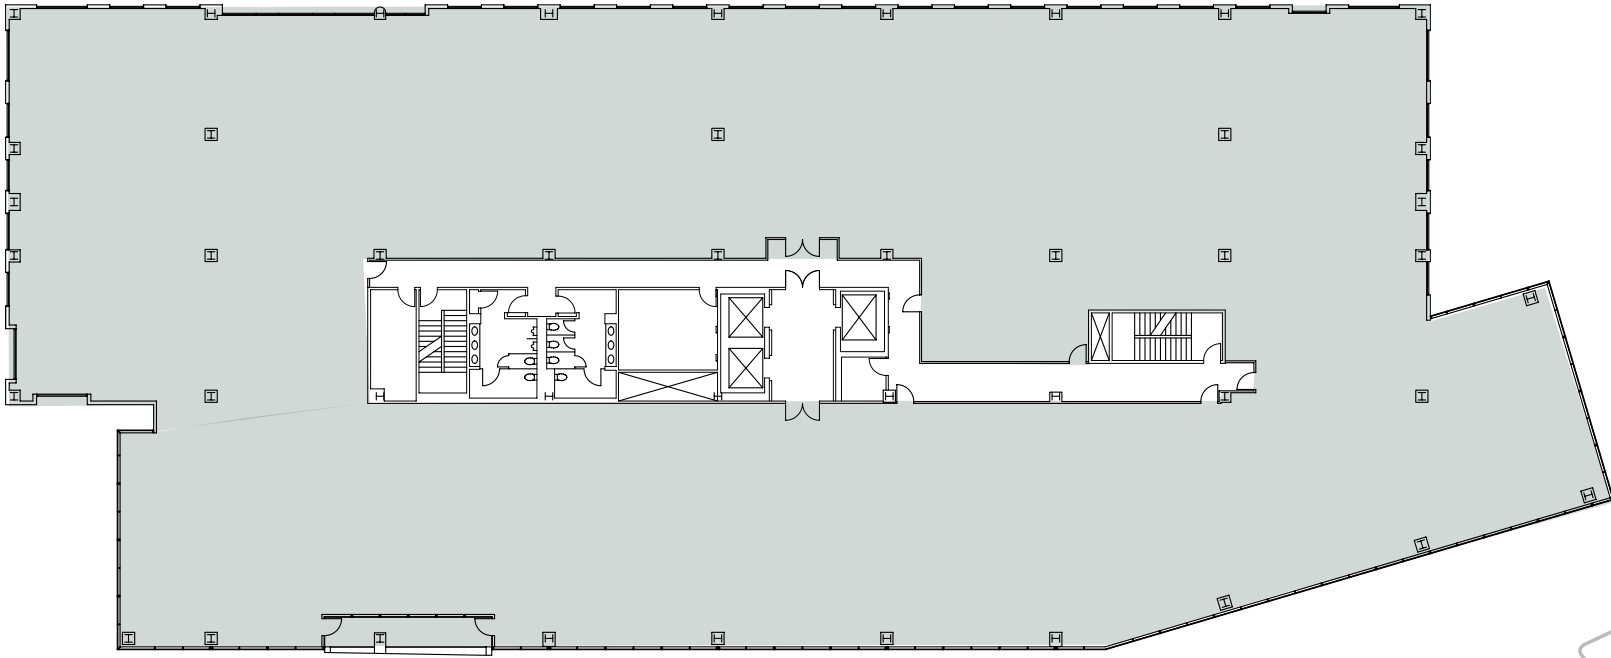

WEST TOWER

9330 SCRANTON ROAD | SUITE 400 FLOOR PLAN

KEY PLAN

• AVAILABLE FOR LAB CONVERSION

4TH FLOOR 400 SUITE 31,975 SQ FT

■ AVAILABLE SPACE