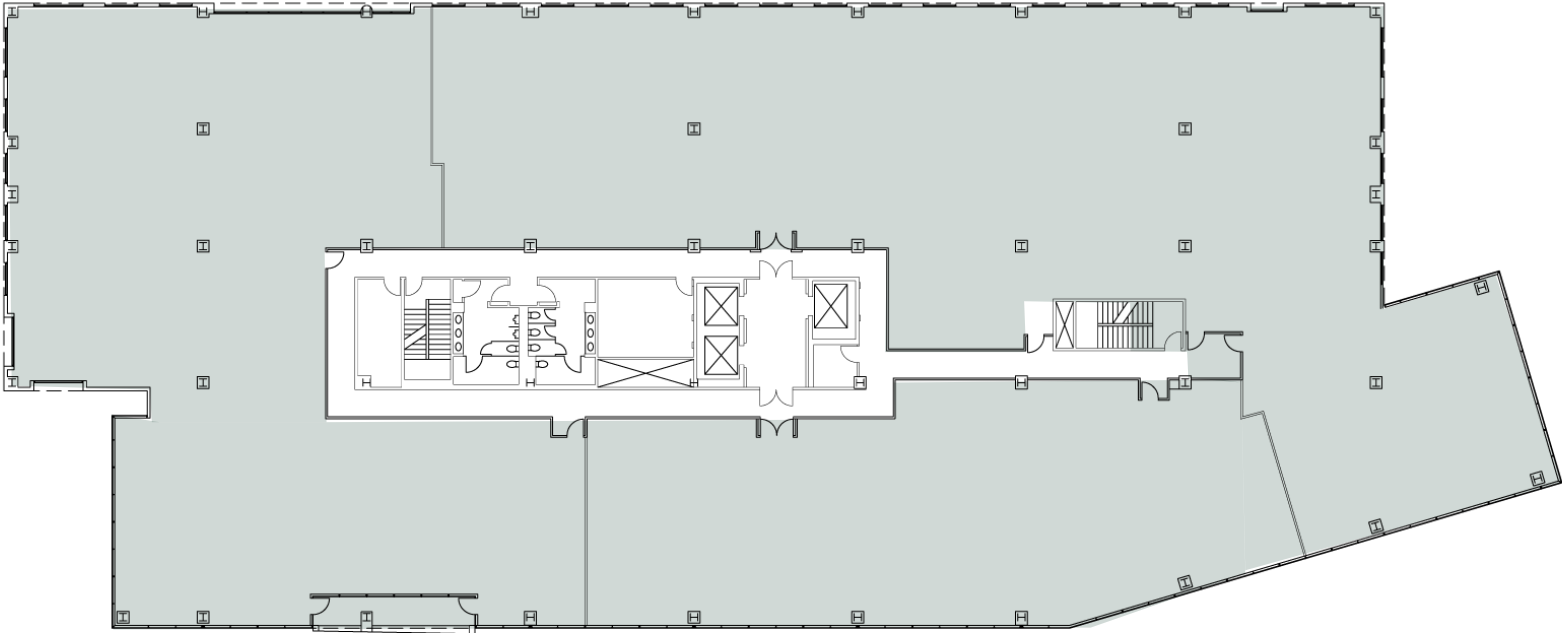

WEST TOWER

9330 SCRANTON ROAD | SUITE 500 FLOOR PLAN

KEY PLAN

- AVAILABLE FOR LAB CONVERSION

5TH FLOOR 500 SUITE 32,094 SQ FT

■ AVAILABLE SPACE