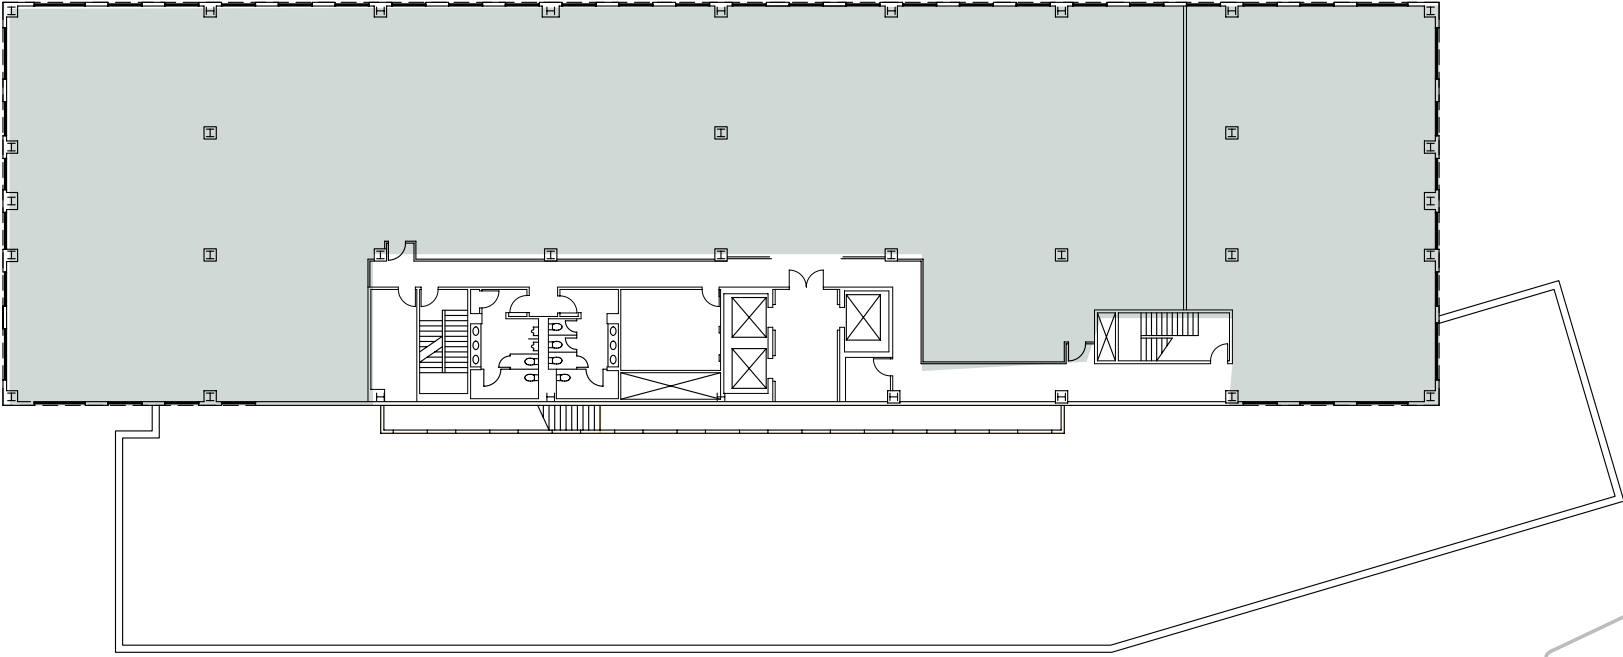

WEST TOWER

9330 SCRANTON ROAD | SUITE 600 FLOOR PLAN

KEY PLAN

- AVAILABLE FOR LAB CONVERSION

6^H 600 18,737
FLOOR SUITE SQ FT

■ AVAILABLE SPACE