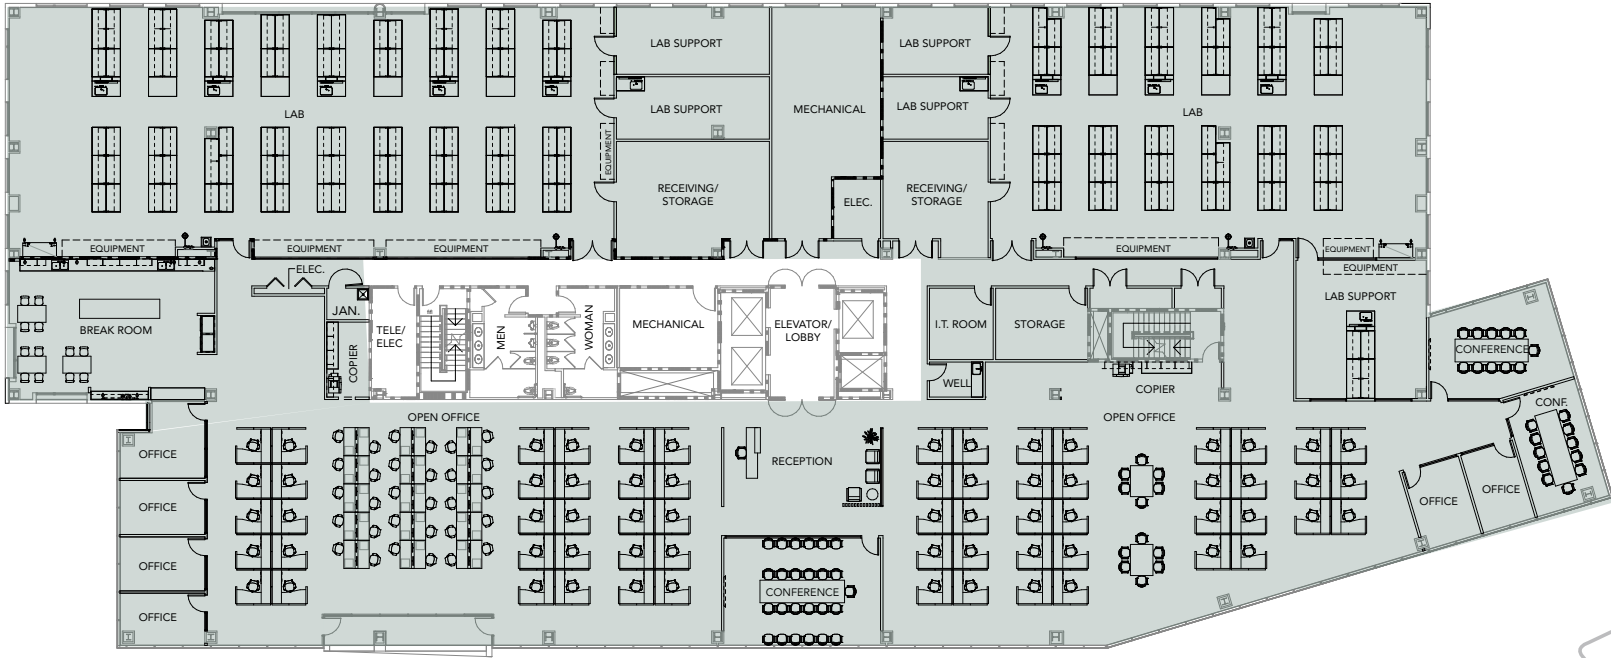

WEST TOWER

9330 SCRANTON ROAD | SUITE 400 FLOOR PLAN

KEY PLAN

- SPEC LAB DELIVERING OCTOBER 2023

4TH FLOOR 400 SUITE 31,975 SQ FT

■ AVAILABLE SPACE